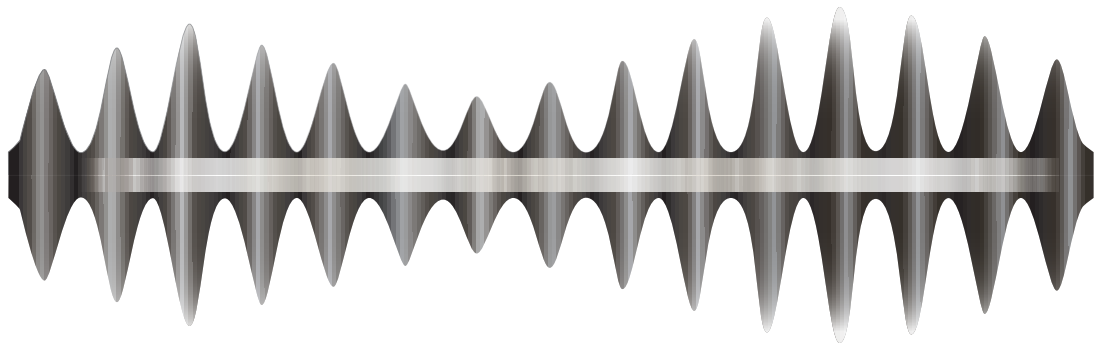

ECHOES

by studiopluz, 2016

EDITION

SPECIFICATION

WONDERGLASS