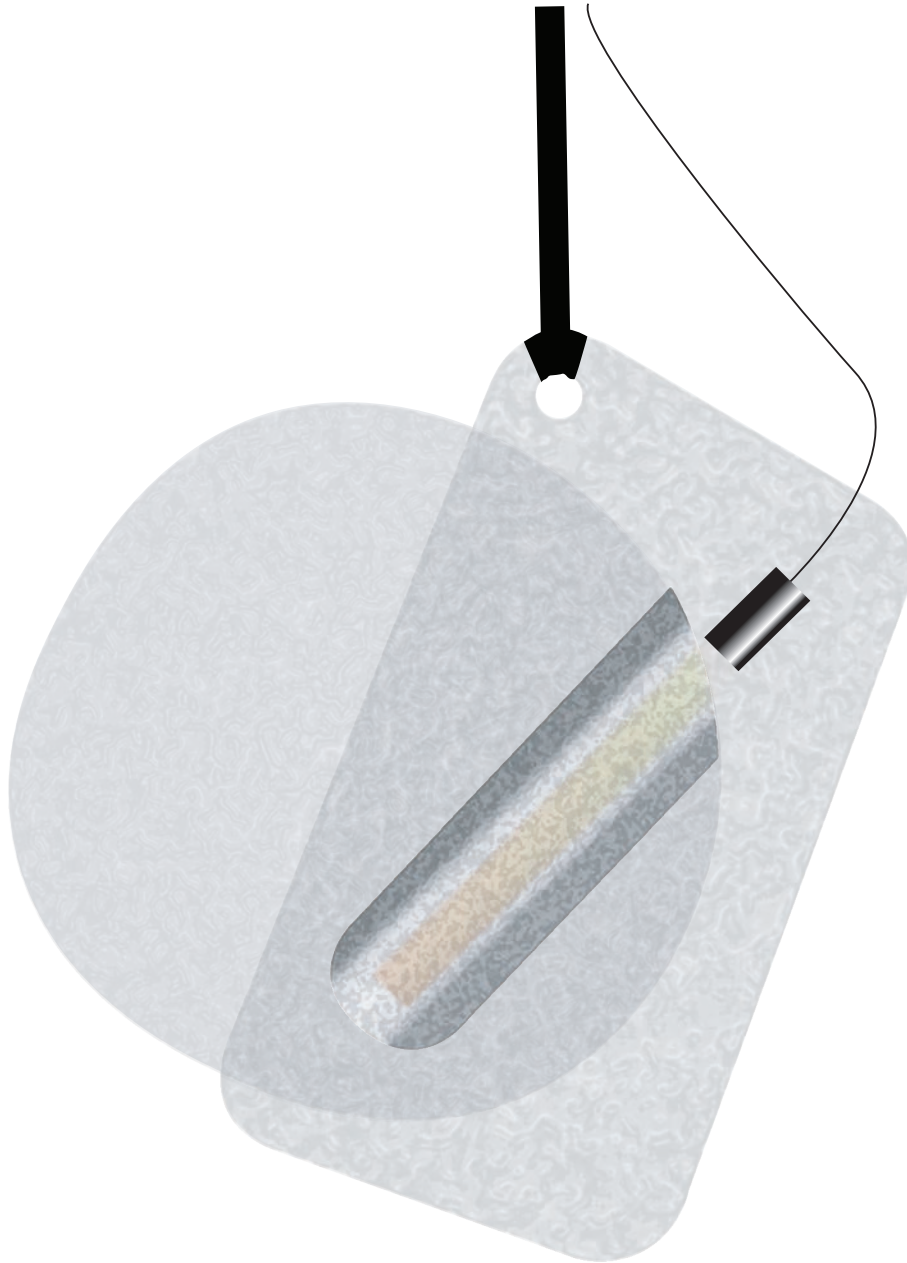

DUNE

by Zaven, 2019

COLLECTION

SPECIFICATION

WONDERGLASS

DUNE

by Zaven

Dune is inspired by the desert landscape: soft, fluid, always moving. The two sides, composing every piece of the collection, speak to each other and melt through the Incalmo technique. The final objects play with the richness of glass colours and textures, in contrast with the cold perfection of LED light source and the roughness of the fastening belts that hold everything together.

Dune is currently available in selected models only. More options are coming soon.

MATERIALS

Cast Glass

DIMENSIONS

A | L 565 x H 590 MM

C | L 610 x H 550 MM

LIGHT FITTING

Bridgelux COB LED | 350 lm | 3000K |

Dimmable | 3W | CRI>80 | 350mA

COLORS

Mod A | Crystal

Mod C | Crystal

Fastening belts | Black