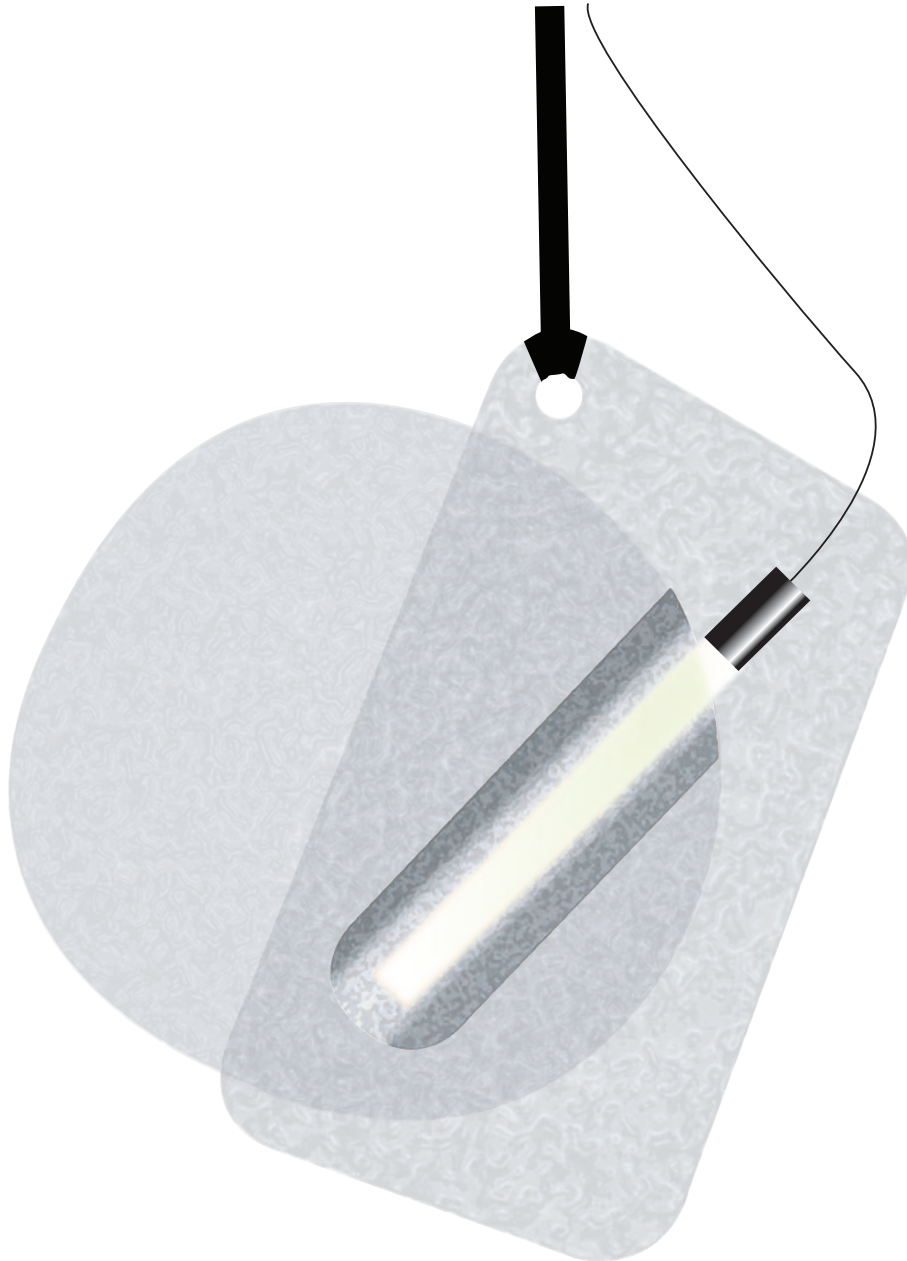

DUNE

by Zaven, 2019

EDITION

SPECIFICATION

WONDERGLASS

DUNE

by Zaven, 2019

Dune is inspired by the desert landscape: soft, fluid, always moving. The two sides, composing every piece of the collection, speak to each other and melt through the Incalmo technique. The final objects play with the richness of glass colours and textures, in contrast with the cold perfection of LED light source and the roughness of the fastening belts that hold everything together.

Dune is currently available in selected models only. More options are coming soon.

MATERIALS

Cast Glass

DIMENSIONS

A | L 565 x H 590 MM

C | L 610 x H 550 MM

LIGHT FITTING

Bridgelux COB LED | 350 lm | 3000K |

Dimmable | 3W | CRI>80 | 350mA

COLORS

Mod A | Crystal & Crystal

Mod C | Crystal & Amber

Fastening belts | Black