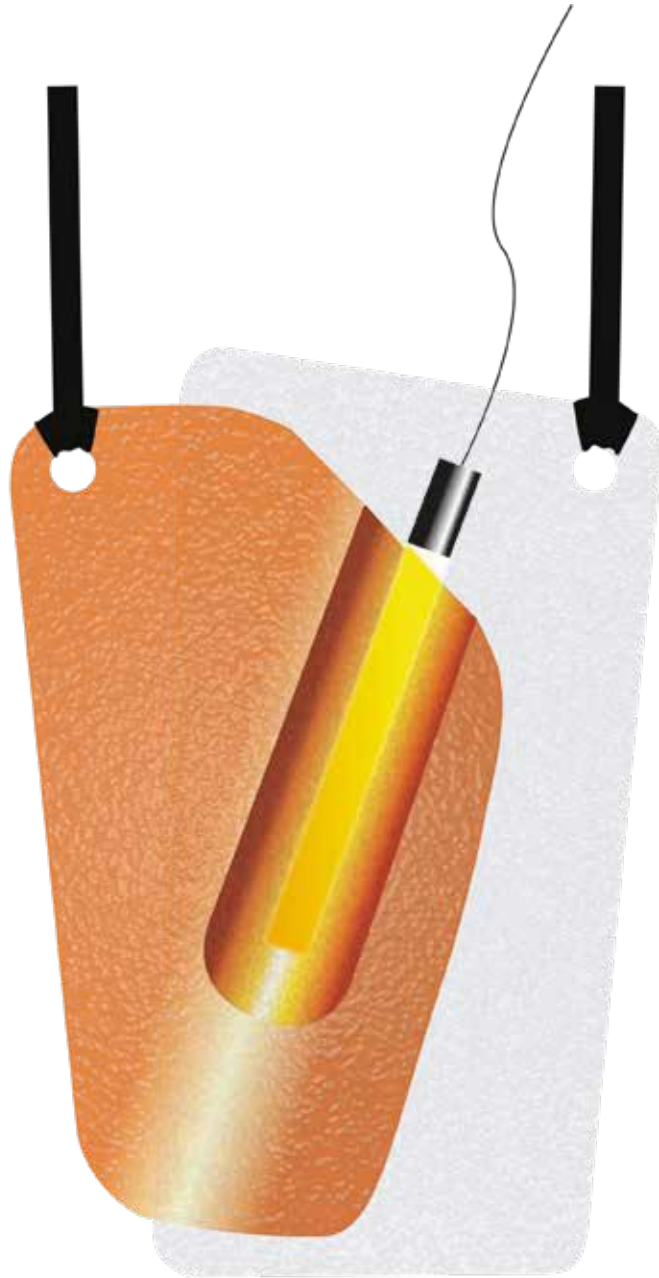

DUNE

by Zaven, 2019

COLLECTABLES
SPECIFICATION

WONDERGLASS

DUNE

by Zaven, 2019

Dune is inspired by the desert landscape: soft, fluid, always moving. The two sides, composing every piece of the collection, speak to each other and melt through the Incalmo technique. The final objects play with the richness of glass colours and textures, in contrast with the cold perfection of LED light source and the roughness of the cargo belts that hold everything together.

Dune is currently available in crystal glass only. More colour options will be available soon.

For any inquiry please write at info@wonderglass.com

DIMENSIONS

Coming soon

LIGHTFITTING

Coming soon