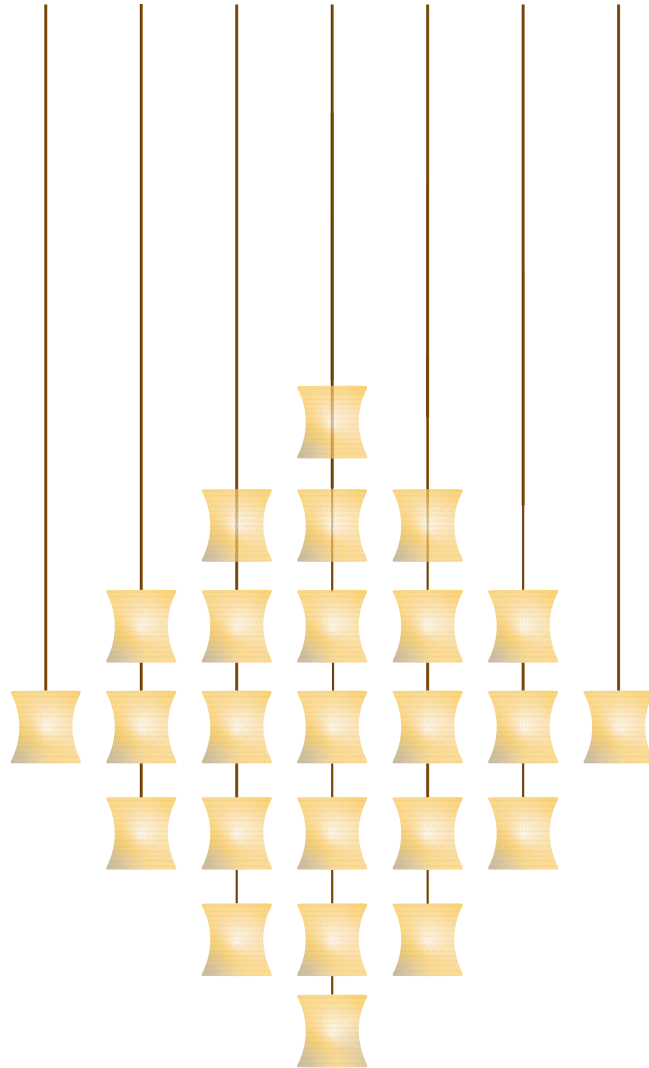

OLI

by Woha, 2017

COLLECTION

SPECIFICATION

WONDERGLASS

OLI

by Woha

Oli is inspired by ancient, sacred Hindu and Buddhist geometry and architecture. This contemporary lighting system, in glass and bronze, provides beautiful possibilities: from a single lamp glowing in the darkness, to complex assemblies floating in space."

MATERIALS

Modules | Blown Pulegoso Glass

Rods | Metal

COLOURS

Module | Smoky Grey

Rods | Antique Bronze

DIMENSIONS

OLI 44 | W 1020 x D 1020 x H 1020 MM

OLI 142 | W 1920 x D 1920 x H 1920 MM

OLI 670 | W 2820 x D 2820 x H 2820 MM

LIGHT FITTING

OLI 44 | LED Disk | 5280 lm | 2700K | Dimmable | 132W | 24V | DC

OLI 142 | LED Disk | 17040 lm | 2700K | Dimmable | 426W | 24V | DC

OLI 670 | LED Disk | 80400 lm | 2700K | Dimmable | 2010W | 24V | DC

Bespoke solutions also available
wonderglass.com