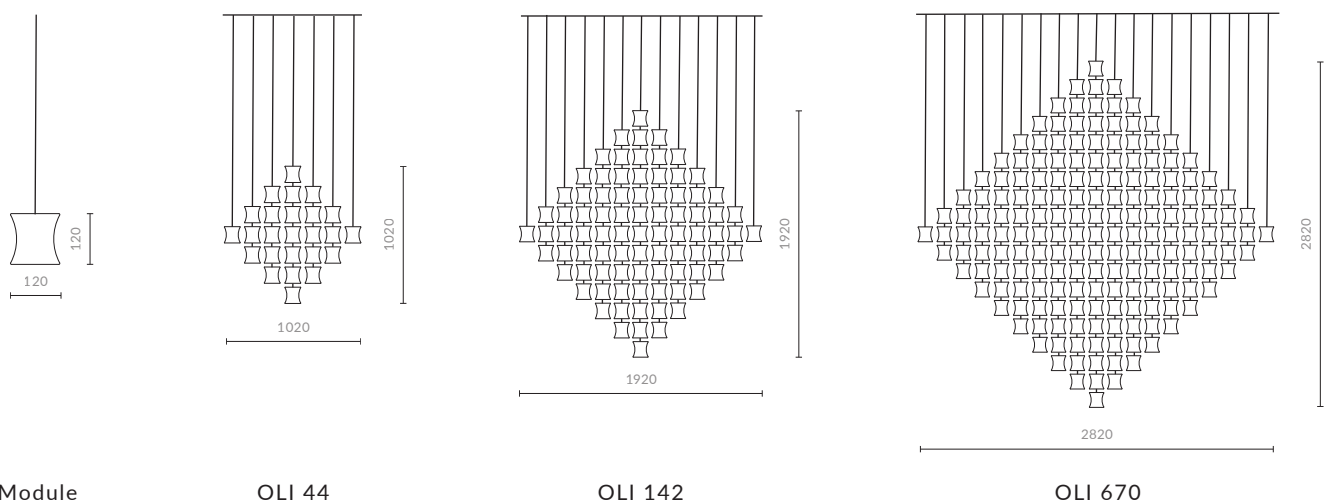

OLI

by Woha

Oli is inspired by ancient, sacred Hindu and Buddhist geometry and architecture. This contemporary lighting system, in glass and bronze, provides beautiful possibilities: from a single lamp glowing in the darkness, to complex assemblies floating in space."

MATERIALS

Modules | Blown Pulegoso Glass

Rods | Metal

COLOURS

Module | Smoky Grey

Rods | Antique Bronze

DIMENSIONS

OLI 44 | W 1020 x D 1020 x H 1020 MM

OLI 142 | W 1920 x D 1920 x H 1920 MM

OLI 670 | W 2820 x D 2820 x H 2820 MM

LIGHT FITTING

OLI 44 | LED Disk | 5280 lm | 2700K | Dimmable | 132W | 24V | DC

OLI 142 | LED Disk | 17040 lm | 2700K | Dimmable | 426W | 24V | DC

OLI 670 | LED Disk | 80400 lm | 2700K | Dimmable | 2010W | 24V | DC

Bespoke solutions also available
wonderglass.com