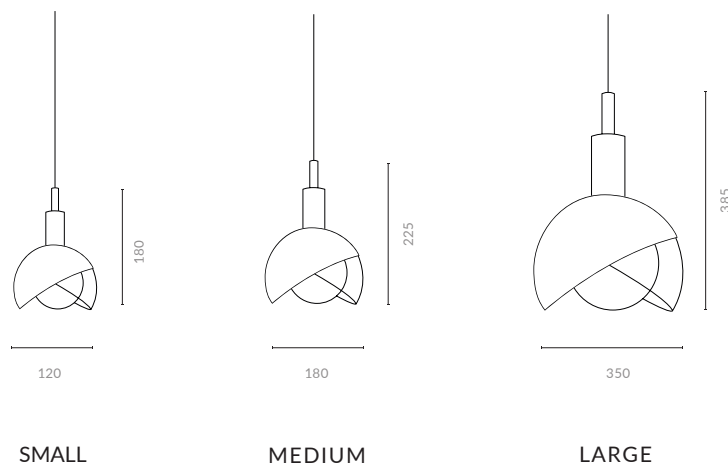

CALIMERO

by Dan Yeffet

A series of suspensions where the material touches and hugs, but never goes out. Almost like lovers, a crossover between copper and a hand blown glass. It looks towards the future but seduces with the reminiscence of bygone times - a tribute to industrial lamps as well as luminous spheres from the past".

MATERIALS

Screen | Blown Glass

Body | Copper

COLOURS

Screen | Smoky Grey

Body | Copper

DIMENSIONS

Small | Ø 120 x H 180 MM | 1 Kg

Medium | Ø 180 x H 225 MM | 1.5 Kg

Large | Ø 350 x H 385 MM | 3 Kg

LIGHT FITTING

Small | G9 Bulb | 460 lm | 2700K | Dimmable | Max 33W | Mains V | AC

Medium | G9 Bulb | 630 lm | 2700K | Dimmable | Max 42W | Mains V | AC

Large | G9 Bulb | 630 lm | 2700K | Dimmable | Max 42W | Mains V | AC

Dali compatible available

Bespoke solutions also available
wonderglass.com