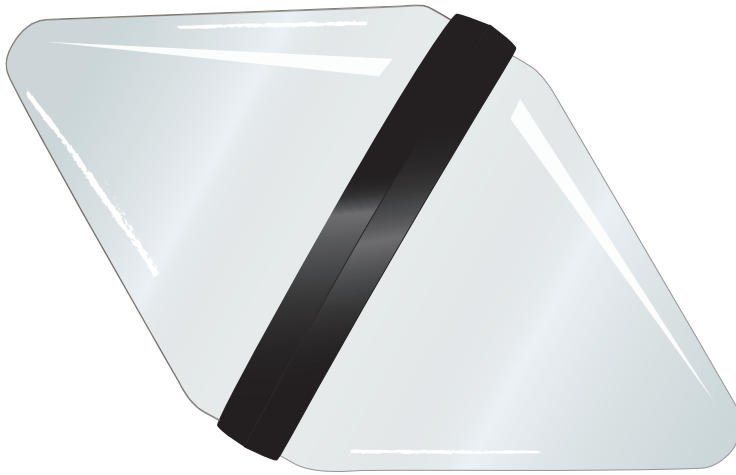

HOLLOW

by Dan Yeffet, 2016

COLLECTION

SPECIFICATION

WONDERGLASS

HOLLOW

by Dan Yeffet, 2016

Light architecture or a glass sculpture - Hollow makes light its object. Hollow embodies a new concept of a floor lamp, unlike the traditional light that serves to light other objects, it demands to take centre stage commanding the space it occupies. Hollow is as majestic when it is turned off as it is when turned on.

MANUFACTURING TECHNIQUE

Blown Glass

DIMENSIONS

Ø 550 x W 890 MM | 18 Kg

LIGHT FITTING

Strip LED | 800 lm | 3000 K | Dimmable |

DC | 46W | 24 V

COLOUR

Body | Smoky Grey | Blue | Crystal

Ring | Copper | Brass (only for Crystal)

Smoky Brown

Blue

Crystal